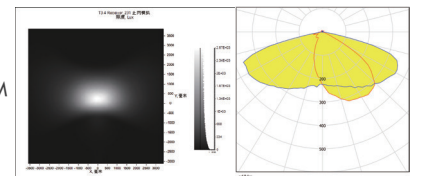

LED:LUXEON 5050 Round
角度/FWHM:152°68°
光效/Efficiency:96%
峰值强度/Peakintensity:0.45CD/LM
光学面数量/LED/each optic:12
灯光颜色/Light colour:白色/White
所需组件/Required components: