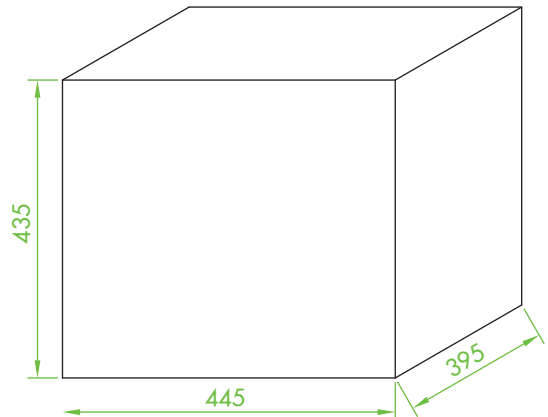

外盒/Cardboard box(M)

示意图/The schematic diagram :