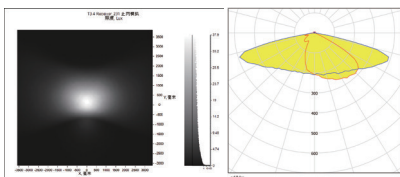

LED:CREE XML2
角度/FWHM:157°80°
光效/Efficiency:96%
峰值强度/Peakintensity:0.5CD/LM
光学面数量/LED/each optic:12
灯光颜色/Light colour:白色/White
所需组件/Required components: