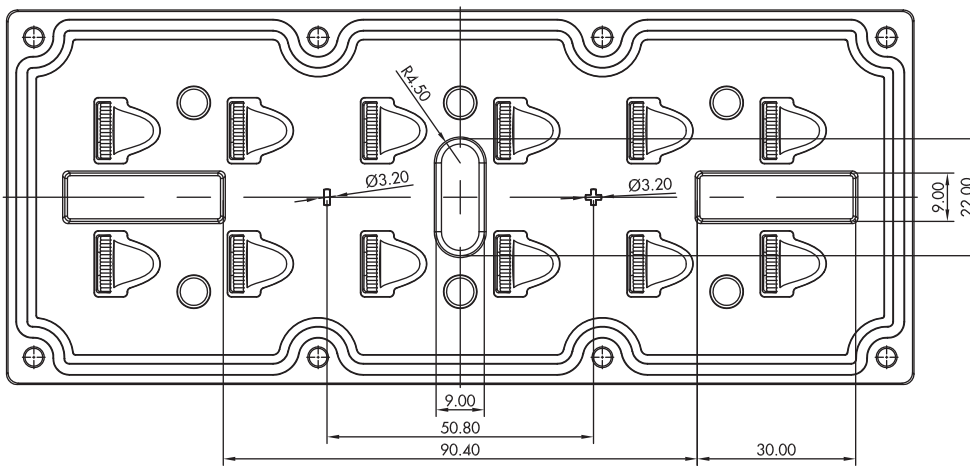

注意/NOTE:

1. 镜片表面应光滑无划痕、气泡、凹痕和黑点。

The surface of the lens should be smooth without scratches, bubbles, dents and black spots.

GENERAL TOLERANCES ISO2768-M (UNLESS STATED) 一般公差ISO 2768-M (除非另有说明)	MATERIAL 材质	PMMA or PC	DRAWING TITLE 绘图标题	ILENS796-R17371-TYPE3M-12H1-NH-S
LINEAR/线性	0~5±0.05		5~10±0.1	10~30±0.15
ANGULAR/角度	0°~10°±1°		10°~50°±0.5°	50°~120°±0.3°