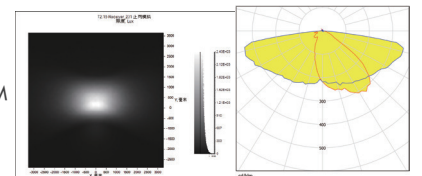

LED:CREE XPG3
 角度/FWHM:160°86°
 光效/Efficiency:96%
 峰值强度/Peakintensity:0.49CD/LM
 光学面数量/LED/each optic:12
 灯光颜色/Light colour:白色/White
 所需组件/Required components:

LED:CREE 5050
 角度/FWHM:151°68°
 光效/Efficiency:96%
 峰值强度/Peakintensity:0.48CD/LM
 光学面数量/LED/each optic:12
 灯光颜色/Light colour:白色/White
 所需组件/Required components:

LED:CREE XML2
 角度/FWHM:157°80°
 光效/Efficiency:96%
 峰值强度/Peakintensity:0.5CD/LM
 光学面数量/LED/each optic:12
 灯光颜色/Light colour:白色/White
 所需组件/Required components:

LED:LUXEON 5050 Square
 角度/FWHM:153°68°
 光效/Efficiency:96%
 峰值强度/Peakintensity:0.44CD/LM
 光学面数量/LED/each optic:12
 灯光颜色/Light colour:白色/White
 所需组件/Required components:

LED:LUXEON 5050 Round
 角度/FWHM:152°68°
 光效/Efficiency:96%
 峰值强度/Peakintensity:0.45CD/LM
 光学面数量/LED/each optic:12
 灯光颜色/Light colour:白色/White
 所需组件/Required components:

LED:SAMSUNG LH351C
 角度/FWHM:150°77°
 光效/Efficiency:96%
 峰值强度/Peakintensity:0.53CD/LM
 光学面数量/LED/each optic:12
 灯光颜色/Light colour:白色/White
 所需组件/Required components:

LED:SAMSUNG LH502C
 角度/FWHM:150°66°
 光效/Efficiency:96%
 峰值强度/Peakintensity:0.45CD/LM
 光学面数量/LED/each optic:12
 灯光颜色/Light colour:白色/White
 所需组件/Required components:

LED:OSRAM S8
 角度/FWHM:160°75°
 光效/Efficiency:96%
 峰值强度/Peakintensity:0.37CD/LM
 光学面数量/LED/each optic:12
 灯光颜色/Light colour:白色/White
 所需组件/Required components: