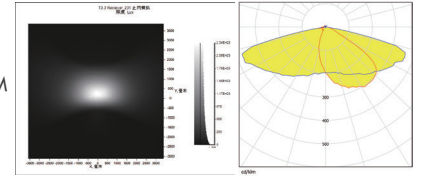

LED:LUXEON 5050 Round
角度/FWHM:154°65°
光效/Efficiency:94%
峰值强度/Peakintensity:0.55CD/LM
光学面数量/LED/each optic:12
灯光颜色/Light colour:白色/White
所需组件/Required components: