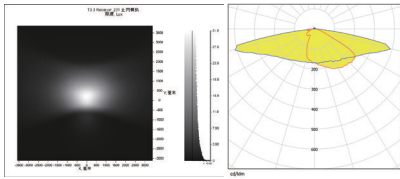

规格/TECHNICAL SPECIFICATIONS

型号/MODEL NUMBER:	I LENS796-R17371-TYPE3M-12H1-NH-S
透镜尺寸/LENS DIMENSIONS:	173.0*71.4*8.2MM
定位方式/FASTENING:	锁螺丝、定位柱/Screw or Pin
是否符合ROHS/ROHS COMPLIANT:	是/YES

说明/CHARACTERISTIC:

LED:CREE XPG3
 角度/FWHM:160°80°
 光效/Efficiency:94%
 峰值强度/Peakintensity:0.62CD/LM
 光学面数量/LED/each optic:12
 灯光颜色/Light colour:白色/White
 所需组件/Required components:

LED:CREE 5050
 角度/FWHM:153°65°
 光效/Efficiency:94%
 峰值强度/Peakintensity:0.58CD/LM
 光学面数量/LED/each optic:12
 灯光颜色/Light colour:白色/White
 所需组件/Required components: