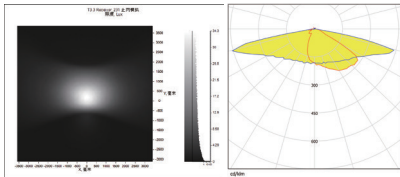

LED:CREE XPG3
 角度/FWHM:160°80°
 光效/Efficiency:94%
 峰值强度/Peakintensity:0.62CD/LM
 光学面数量/LED/each optic:12
 灯光颜色/Light colour:白色/White
 所需组件/Required components:

LED:CREE 5050
 角度/FWHM:153°65°
 光效/Efficiency:94%
 峰值强度/Peakintensity:0.58CD/LM
 光学面数量/LED/each optic:12
 灯光颜色/Light colour:白色/White
 所需组件/Required components:

LED:CREE XML2
 角度/FWHM:158°75°
 光效/Efficiency:94%
 峰值强度/Peakintensity:0.63CD/LM
 光学面数量/LED/each optic:12
 灯光颜色/Light colour:白色/White
 所需组件/Required components:

LED:LUXEON 5050 Square
 角度/FWHM:156°65°
 光效/Efficiency:94%
 峰值强度/Peakintensity:0.52CD/LM
 光学面数量/LED/each optic:12
 灯光颜色/Light colour:白色/White
 所需组件/Required components: