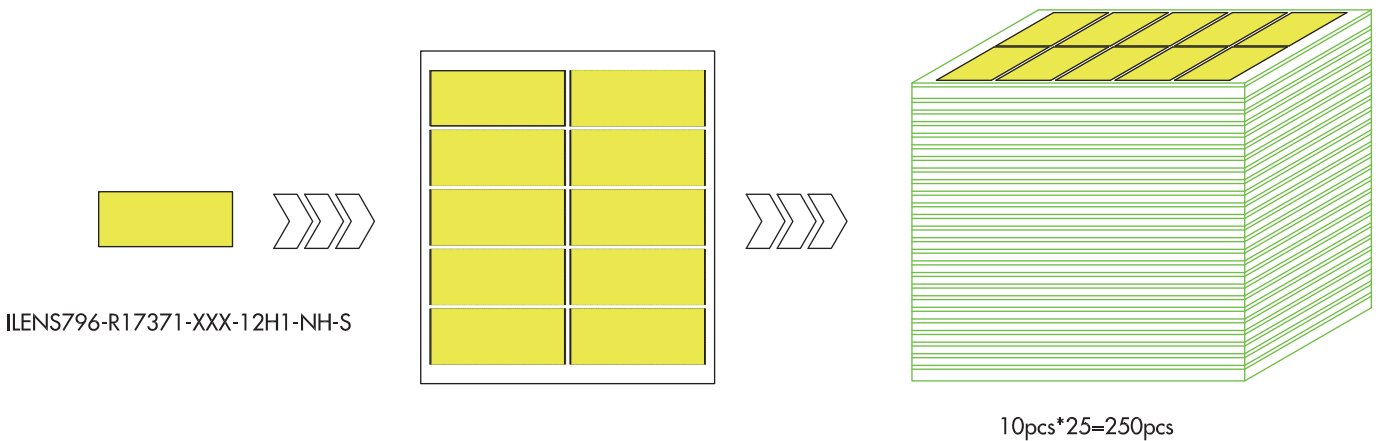

备注：防水硅胶圈是单独包装的
PS: The waterproof rubber ring is packaged separately.