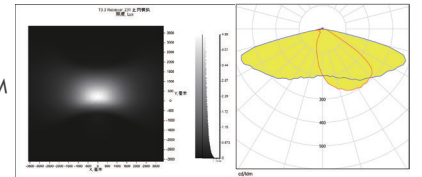

LED:SAMSUNG LH502C
角度/FWHM:153°64°
光效/Efficiency:94%
峰值强度/Peakintensity:0.55CD/LM
光学面数量/LED/each optic:12
灯光颜色/Light colour:白色/White
所需组件/Required components: