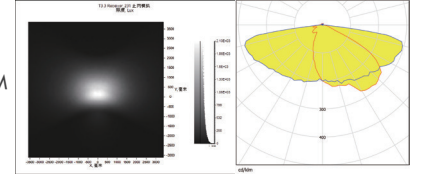

LED:CREE XPG3
 角度/FWHM:160°80°
 光效/Efficiency:94%
 峰值强度/Peakintensity:0.62CD/LM
 光学面数量/LED/each optic:12
 灯光颜色/Light colour:白色/White
 所需组件/Required components:

LED:CREE 5050
 角度/FWHM:153°65°
 光效/Efficiency:94%
 峰值强度/Peakintensity:0.58CD/LM
 光学面数量/LED/each optic:12
 灯光颜色/Light colour:白色/White
 所需组件/Required components:

LED:CREE XML2
 角度/FWHM:158°75°
 光效/Efficiency:94%
 峰值强度/Peakintensity:0.63CD/LM
 光学面数量/LED/each optic:12
 灯光颜色/Light colour:白色/White
 所需组件/Required components:

LED:LUXEON 5050 Square
 角度/FWHM:156°65°
 光效/Efficiency:94%
 峰值强度/Peakintensity:0.52CD/LM
 光学面数量/LED/each optic:12
 灯光颜色/Light colour:白色/White
 所需组件/Required components:

LED:LUXEON 5050 Round
 角度/FWHM:154°65°
 光效/Efficiency:94%
 峰值强度/Peakintensity:0.55CD/LM
 光学面数量/LED/each optic:12
 灯光颜色/Light colour:白色/White
 所需组件/Required components:

LED:SAMSUNG LH351C
 角度/FWHM:152°70°
 光效/Efficiency:94%
 峰值强度/Peakintensity:0.78CD/LM
 光学面数量/LED/each optic:12
 灯光颜色/Light colour:白色/White
 所需组件/Required components:

LED:SAMSUNG LH502C
 角度/FWHM:153°64°
 光效/Efficiency:94%
 峰值强度/Peakintensity:0.55CD/LM
 光学面数量/LED/each optic:12
 灯光颜色/Light colour:白色/White
 所需组件/Required components:

LED:OSRAM S8
 角度/FWHM:163°73°
 光效/Efficiency:94%
 峰值强度/Peakintensity:0.38CD/LM
 光学面数量/LED/each optic:12
 灯光颜色/Light colour:白色/White
 所需组件/Required components: