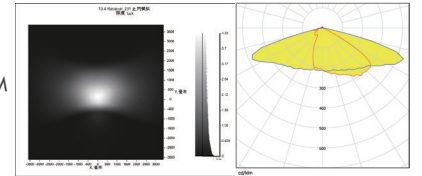

LED:CREE XPG3
 角度/FWHM:160°86°
 光效/Efficiency:96%
 峰值强度/Peakintensity:0.49CD/LM
 光学面数量/LED/each optic:12
 灯光颜色/Light colour:白色/White
 所需组件/Required components:

LED:CREE 5050
 角度/FWHM:151°68°
 光效/Efficiency:96%
 峰值强度/Peakintensity:0.48CD/LM
 光学面数量/LED/each optic:12
 灯光颜色/Light colour:白色/White
 所需组件/Required components:

LED:CREE XML2
 角度/FWHM:157°80°
 光效/Efficiency:96%
 峰值强度/Peakintensity:0.5CD/LM
 光学面数量/LED/each optic:12
 灯光颜色/Light colour:白色/White
 所需组件/Required components:

LED:LUXEON 5050 Square
 角度/FWHM:153°68°
 光效/Efficiency:96%
 峰值强度/Peakintensity:0.44CD/LM
 光学面数量/LED/each optic:12
 灯光颜色/Light colour:白色/White
 所需组件/Required components:

LED:LUXEON 5050 Round
 角度/FWHM:152°68°
 光效/Efficiency:96%
 峰值强度/Peakintensity:0.45CD/LM
 光学面数量/LED/each optic:12
 灯光颜色/Light colour:白色/White
 所需组件/Required components:

LED:SAMSUNG LH351C
 角度/FWHM:150°77°
 光效/Efficiency:96%
 峰值强度/Peakintensity:0.53CD/LM
 光学面数量/LED/each optic:12
 灯光颜色/Light colour:白色/White
 所需组件/Required components: