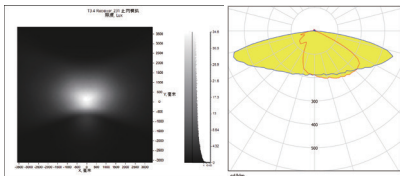

LED:CREE XPG3
角度/FWHM:160°86°
光效/Efficiency:96%
峰值强度/Peakintensity:0.49CD/LM
光学面数量/LED/each optic:12
灯光颜色/Light colour:白色/White
所需组件/Required components: