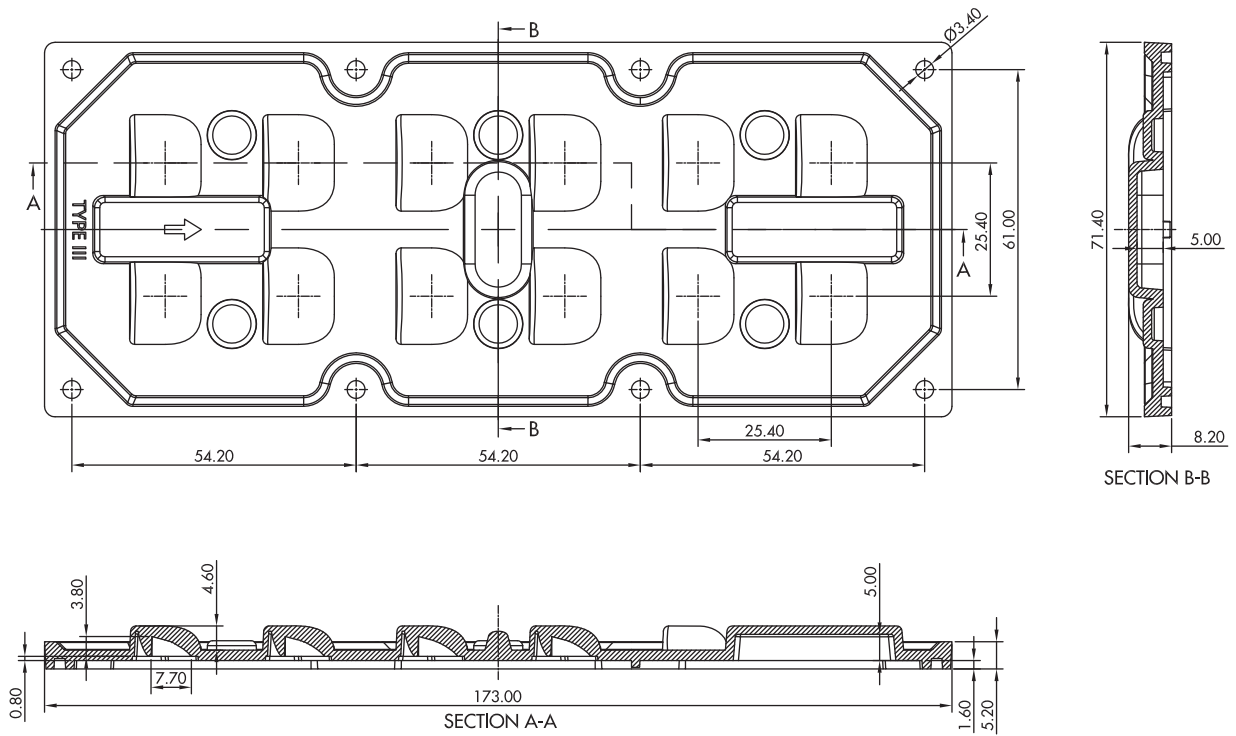

注意/NOTE:

1. 镜片表面应光滑无划痕、气泡、凹痕和黑点。

The surface of the lens should be smooth without scratches, bubbles, dents and black spots.

GENERAL TOLERANCES ISO2768-M (UNLESS STATED) 一般公差ISO 2768-M (除非另有说明)	MATERIAL 材质	PMMA or PC	DRAWING TITLE 绘图标题	ILENS796-R17371-TYPE3M-12H1-NH-S
LINEAR/线性	0~5±0.05		5~10±0.1	10~30±0.15
ANGULAR/角度	0°~10°±1°		10°~50°±0.5°	50°~120°±0.3°