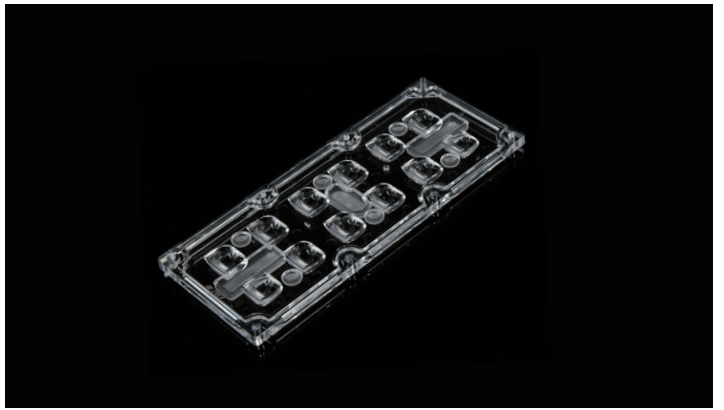

规格/TECHNICAL SPECIFICATIONS

型号/MODEL NUMBER:	I LENS796-R17371-TYPE3M-12H1-NH-S
透镜尺寸/LENS DIMENSIONS:	173.0*71.4*8.2MM
定位方式/FASTENING:	锁螺丝、定位柱/Screw or Pin
是否符合ROHS/ROHS COMPLIANT:	是/YES

说明/CHARACTERISTIC:

1. 透镜有多种不同的配光角度。
The lens have multiple types beam angles.
2. 一体化透镜配硅胶圈。
Silicone gasket available for waterproof.
3. 兼容多种灯珠。
Compatible with various lamp beads.
4. 适用于街灯和隧道灯。
Suitable for street lamp and tunnel lamp.
5. I LENS229升级, 光效更好, 光斑更漂亮, 兼容性更好。
I LENS229 upgrade, better light effect, more beautiful spot and better compatibility.

LED:CREE XPG3
 角度/FWHM:160°80°
 光效/Efficiency:94%
 峰值强度/Peakintensity:0.62CD/LM
 光学面数量/LED/each optic:12
 灯光颜色/Light colour:白色/White
 所需组件/Required components:

LED:CREE 5050
 角度/FWHM:153°65°
 光效/Efficiency:94%
 峰值强度/Peakintensity:0.58CD/LM
 光学面数量/LED/each optic:12
 灯光颜色/Light colour:白色/White
 所需组件/Required components: