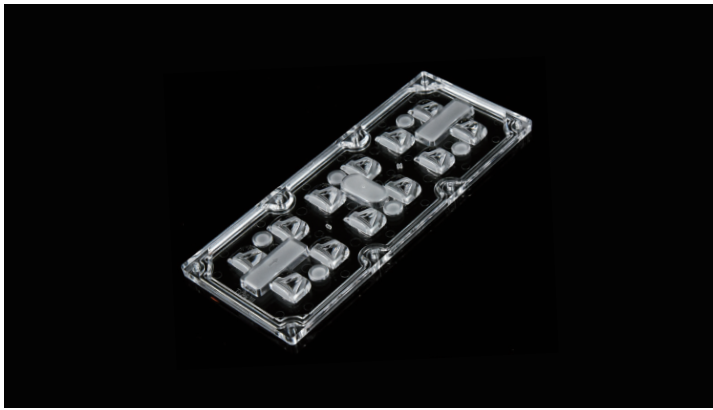

规格/TECHNICAL SPECIFICATIONS

型号/MODEL NUMBER:	I LENS796-R17371-TYPE3M-12H1-NH-S
透镜尺寸/LENS DIMENSIONS:	173.0*71.4*8.2MM
定位方式/FASTENING:	锁螺丝、定位柱/Screw or Pin
是否符合ROHS/ROHS COMPLIANT:	是/YES

说明/CHARACTERISTIC:

1. 透镜有多种不同的配光角度。
The lens have multiple types beam angles.
2. 一体化透镜配硅胶圈。
Silicone gasket available for waterproof.
3. 兼容多种灯珠。
Compatible with various lamp beads.
4. 适用于街灯和隧道灯。
Suitable for street lamp and tunnel lamp.
5. I LENS229升级, 光效更好, 光斑更漂亮, 兼容性更好。
I LENS229 upgrade, better light effect, more beautiful spot and better compatibility.

LED:CREE XPG3
 角度/FWHM:160°80°
 光效/Efficiency:94%
 峰值强度/Peakintensity:0.62CD/LM
 光学面数量/LED/each optic:12
 灯光颜色/Light colour:白色/White
 所需组件/Required components:

LED:CREE 5050
 角度/FWHM:153°65°
 光效/Efficiency:94%
 峰值强度/Peakintensity:0.58CD/LM
 光学面数量/LED/each optic:12
 灯光颜色/Light colour:白色/White
 所需组件/Required components: