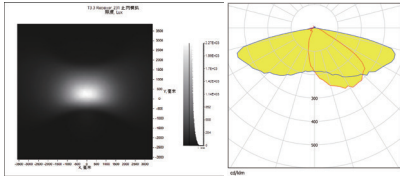

LED:CREE XPG3
 角度/FWHM:160°80°
 光效/Efficiency:94%
 峰值强度/Peakintensity:0.62CD/LM
 光学面数量/LED/each optic:12
 灯光颜色/Light colour:白色/White
 所需组件/Required components:

LED:CREE 5050
 角度/FWHM:153°65°
 光效/Efficiency:94%
 峰值强度/Peakintensity:0.58CD/LM
 光学面数量/LED/each optic:12
 灯光颜色/Light colour:白色/White
 所需组件/Required components:

LED:CREE XML2
 角度/FWHM:158°75°
 光效/Efficiency:94%
 峰值强度/Peakintensity:0.63CD/LM
 光学面数量/LED/each optic:12
 灯光颜色/Light colour:白色/White
 所需组件/Required components:

LED:LUXEON 5050 Square
 角度/FWHM:156°65°
 光效/Efficiency:94%
 峰值强度/Peakintensity:0.52CD/LM
 光学面数量/LED/each optic:12
 灯光颜色/Light colour:白色/White
 所需组件/Required components: