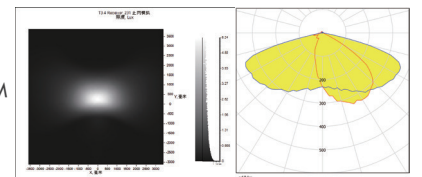

LED:SAMSUNG LH502C
角度/FWHM:150°66°
光效/Efficiency:96%
峰值强度/Peakintensity:0.45CD/LM
光学面数量/LED/each optic:12
灯光颜色/Light colour:白色/White
所需组件/Required components: