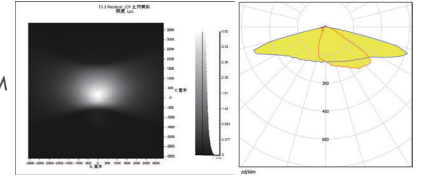

LED:CREE XPG3
 角度/FWHM:160°80°
 光效/Efficiency:94%
 峰值强度/Peakintensity:0.62CD/LM
 光学面数量/LED/each optic:12
 灯光颜色/Light colour:白色/White
 所需组件/Required components:

LED:CREE 5050
 角度/FWHM:153°65°
 光效/Efficiency:94%
 峰值强度/Peakintensity:0.58CD/LM
 光学面数量/LED/each optic:12
 灯光颜色/Light colour:白色/White
 所需组件/Required components:

LED:CREE XML2
 角度/FWHM:158°75°
 光效/Efficiency:94%
 峰值强度/Peakintensity:0.63CD/LM
 光学面数量/LED/each optic:12
 灯光颜色/Light colour:白色/White
 所需组件/Required components:

LED:LUXEON 5050 Square
 角度/FWHM:156°65°
 光效/Efficiency:94%
 峰值强度/Peakintensity:0.52CD/LM
 光学面数量/LED/each optic:12
 灯光颜色/Light colour:白色/White
 所需组件/Required components:

LED:LUXEON 5050 Round
 角度/FWHM:154°65°
 光效/Efficiency:94%
 峰值强度/Peakintensity:0.55CD/LM
 光学面数量/LED/each optic:12
 灯光颜色/Light colour:白色/White
 所需组件/Required components:

LED:SAMSUNG LH351C
 角度/FWHM:152°70°
 光效/Efficiency:94%
 峰值强度/Peakintensity:0.78CD/LM
 光学面数量/LED/each optic:12
 灯光颜色/Light colour:白色/White
 所需组件/Required components: