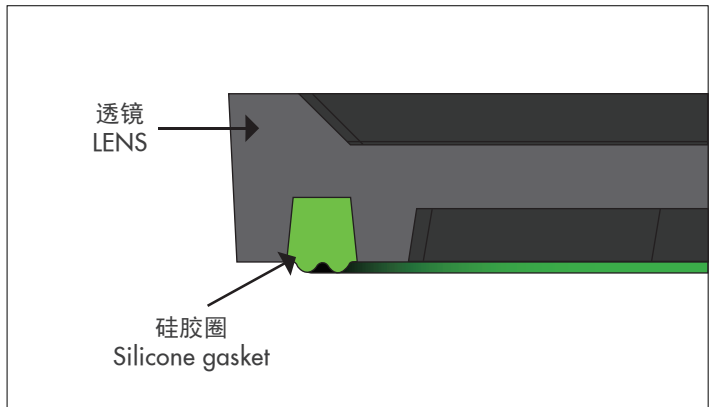

规格/TECHNICAL SPECIFICATIONS

型号/MODEL NUMBER:	I LENS796-R17371-TYPE3M-12H1-NH-S
透镜尺寸/LENS DIMENSIONS:	173.0*71.4*8.2MM
定位方式/FASTENING:	锁螺丝、定位柱/Screw or Pin
是否符合ROHS/ROHS COMPLIANT:	是/YES

说明/CHARACTERISTIC: