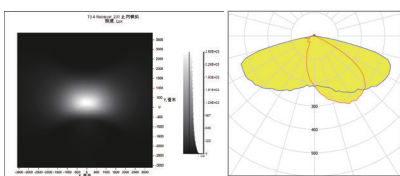

LED:SAMSUNG LH502C
 角度/FWHM:153°64°
 光效/Efficiency:94%
 峰值强度/Peakintensity:0.55CD/LM
 光学面数量/LED/each optic:12
 灯光颜色/Light colour:白色/White
 所需组件/Required components:

LED:OSRAM S8
 角度/FWHM:163°73°
 光效/Efficiency:94%
 峰值强度/Peakintensity:0.38CD/LM
 光学面数量/LED/each optic:12
 灯光颜色/Light colour:白色/White
 所需组件/Required components:

LED:CREE XPG3
 角度/FWHM:160°86°
 光效/Efficiency:96%
 峰值强度/Peakintensity:0.49CD/LM
 光学面数量/LED/each optic:12
 灯光颜色/Light colour:白色/White
 所需组件/Required components:

LED:CREE 5050
 角度/FWHM:151°68°
 光效/Efficiency:96%
 峰值强度/Peakintensity:0.48CD/LM
 光学面数量/LED/each optic:12
 灯光颜色/Light colour:白色/White
 所需组件/Required components:

LED:CREE XML2
 角度/FWHM:157°80°
 光效/Efficiency:96%
 峰值强度/Peakintensity:0.5CD/LM
 光学面数量/LED/each optic:12
 灯光颜色/Light colour:白色/White
 所需组件/Required components:

LED:LUXEON 5050 Square
 角度/FWHM:153°68°
 光效/Efficiency:96%
 峰值强度/Peakintensity:0.44CD/LM
 光学面数量/LED/each optic:12
 灯光颜色/Light colour:白色/White
 所需组件/Required components: