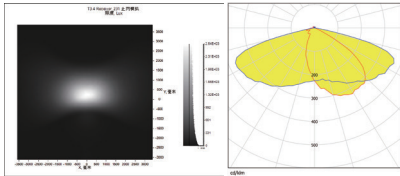

LED:CREE XPG3
 角度/FWHM:160°80°
 光效/Efficiency:94%
 峰值强度/Peakintensity:0.62CD/LM
 光学面数量/LED/each optic:12
 灯光颜色/Light colour:白色/White
 所需组件/Required components:

LED:CREE 5050
 角度/FWHM:153°65°
 光效/Efficiency:94%
 峰值强度/Peakintensity:0.58CD/LM
 光学面数量/LED/each optic:12
 灯光颜色/Light colour:白色/White
 所需组件/Required components:

LED:LUXEON 5050 Round
 角度/FWHM:154°65°
 光效/Efficiency:94%
 峰值强度/Peakintensity:0.55CD/LM
 光学面数量/LED/each optic:12
 灯光颜色/Light colour:白色/White
 所需组件/Required components:

LED:SAMSUNG LH351C
 角度/FWHM:152°70°
 光效/Efficiency:94%
 峰值强度/Peakintensity:0.78CD/LM
 光学面数量/LED/each optic:12
 灯光颜色/Light colour:白色/White
 所需组件/Required components:

LED:SAMSUNG LH502C
 角度/FWHM:153°64°
 光效/Efficiency:94%
 峰值强度/Peakintensity:0.55CD/LM
 光学面数量/LED/each optic:12
 灯光颜色/Light colour:白色/White
 所需组件/Required components:

LED:OSRAM S8
 角度/FWHM:163°73°
 光效/Efficiency:94%
 峰值强度/Peakintensity:0.38CD/LM
 光学面数量/LED/each optic:12
 灯光颜色/Light colour:白色/White
 所需组件/Required components:

LED:CREE XPG3
 角度/FWHM:160°86°
 光效/Efficiency:96%
 峰值强度/Peakintensity:0.49CD/LM
 光学面数量/LED/each optic:12
 灯光颜色/Light colour:白色/White
 所需组件/Required components:

LED:CREE 5050
 角度/FWHM:151°68°
 光效/Efficiency:96%
 峰值强度/Peakintensity:0.48CD/LM
 光学面数量/LED/each optic:12
 灯光颜色/Light colour:白色/White
 所需组件/Required components: