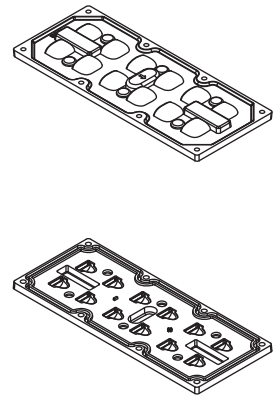

注意/NOTE:

1. 镜片表面应光滑无划痕、气泡、凹痕和黑点。

The surface of the lens should be smooth without scratches, bubbles, dents and black spots.

GENERAL TOLERANCES ISO2768-M (UNLESS STATED) 一般公差ISO 2768-M (除非另有说明)	MATERIAL 材质	PMMA or PC	DRAWING TITLE 绘图标题	ILENS796-R17371-TYPE3M-12H1-NH-S
LINEAR/线性	0~5±0.05		5~10±0.1	10~30±0.15
ANGULAR/角度	0°~10°±1°		10°~50°±0.5°	50°~120°±0.3°