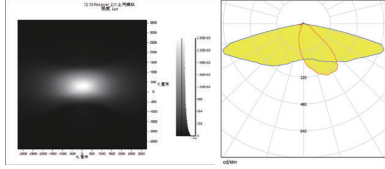

LED:CREE XPG3
 角度/FWHM:160°69°
 光效/Efficiency:94%
 峰值强度/Peakintensity:0.72CD/LM
 光学面数量/LED/each optic:12
 灯光颜色/Light colour:白色/White
 所需组件/Required components:

LED:LUXEON 5050 Round
 角度/FWHM:155°55°
 光效/Efficiency:94%
 峰值强度/Peakintensity:0.57CD/LM
 光学面数量/LED/each optic:12
 灯光颜色/Light colour:白色/White
 所需组件/Required components:

LED:CREE 5050
 角度/FWHM:155°55°
 光效/Efficiency:94%
 峰值强度/Peakintensity:0.6CD/LM
 光学面数量/LED/each optic:12
 灯光颜色/Light colour:白色/White
 所需组件/Required components:

LED:SAMSUNG LH351C
 角度/FWHM:152°60°
 光效/Efficiency:94%
 峰值强度/Peakintensity:0.78CD/LM
 光学面数量/LED/each optic:12
 灯光颜色/Light colour:白色/White
 所需组件/Required components: