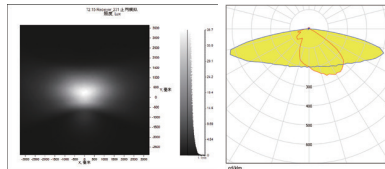

LED:CREE XPG3
角度/FWHM:160°76°
光效/Efficiency:96%
峰值强度/Peakintensity:0.57CD/LM
光学面数量/LED/each optic:12
灯光颜色/Light colour:白色/White
所需组件/Required components: