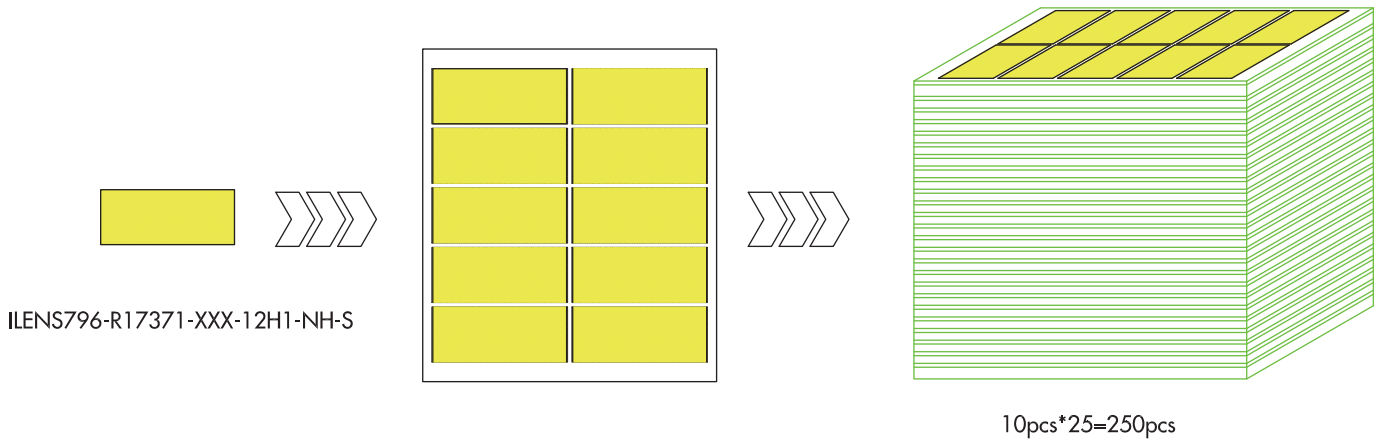

备注：防水硅胶圈是单独包装的
PS: The waterproof rubber ring is packaged separately.