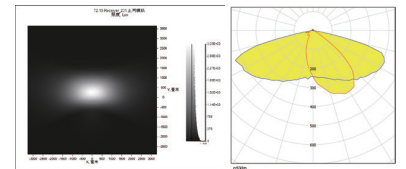

LED:CREE XML2
 角度/FWHM:158°60°
 光效/Efficiency:94%
 峰值强度/Peakintensity:0.70CD/LM
 光学面数量/LED/each optic:12
 灯光颜色/Light colour:白色/White
 所需组件/Required components:

LED:SAMSUNG LH502C
 角度/FWHM:154°52°
 光效/Efficiency:94%
 峰值强度/Peakintensity:0.56CD/LM
 光学面数量/LED/each optic:12
 灯光颜色/Light colour:白色/White
 所需组件/Required components:

LED:LUXEON 5050 Square
 角度/FWHM:156°54°
 光效/Efficiency:94%
 峰值强度/Peakintensity:0.57CD/LM
 光学面数量/LED/each optic:12
 灯光颜色/Light colour:白色/White
 所需组件/Required components:

LED:OSRAM S8
 角度/FWHM:160°64°
 光效/Efficiency:94%
 峰值强度/Peakintensity:0.4CD/LM
 光学面数量/LED/each optic:12
 灯光颜色/Light colour:白色/White
 所需组件/Required components:

LED:CREE XPG3
 角度/FWHM:160°76°
 光效/Efficiency:96%
 峰值强度/Peakintensity:0.57CD/LM
 光学面数量/LED/each optic:12
 灯光颜色/Light colour:白色/White
 所需组件/Required components:

LED:LUXEON 5050 Round
 角度/FWHM:153°58°
 光效/Efficiency:96%
 峰值强度/Peakintensity:0.5CD/LM
 光学面数量/LED/each optic:12
 灯光颜色/Light colour:白色/White
 所需组件/Required components: