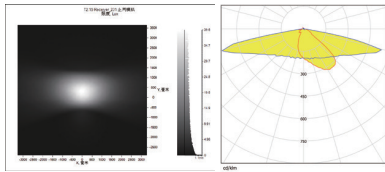

LED:CREE XML2
角度/FWHM:158°60°
光效/Efficiency:94%
峰值强度/Peakintensity:0.70CD/LM
光学面数量/LED/each optic:12
灯光颜色/Light colour:白色/White
所需组件/Required components: