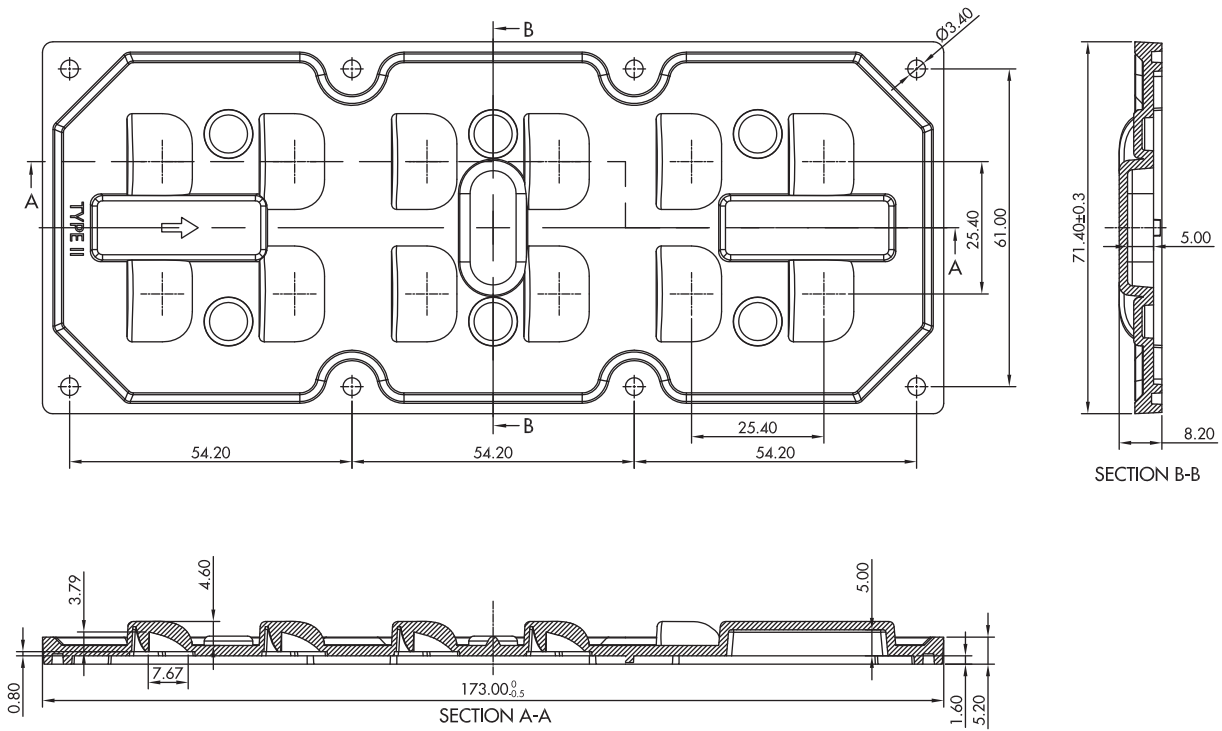

注意/NOTE:

1. 镜片表面应光滑无划痕、气泡、凹痕和黑点。

The surface of the lens should be smooth without scratches, bubbles, dents and black spots.

GENERAL TOLERANCES ISO2768-M (UNLESS STATED) 一般公差ISO 2768-M(除非另有说明)	MATERIAL 材质	PMMA or PC	DRAWING TITLE 绘图标题	ILENS796-R17371-TYPE2M-12H1-NH-S
LINEAR/线性	0~5±0.05		5~10±0.1	10~30±0.15
ANGULAR/角度	0°~10°±1°		10°~50°±0.5°	50°~120°±0.3°