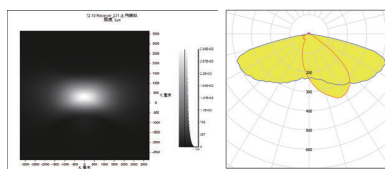

LED:LUXEON 5050 Square
角度/FWHM:154°58°
光效/Efficiency:96%
峰值强度/Peakintensity:0.5CD/LM
光学面数量/LED/each optic:12
灯光颜色/Light colour:白色/White
所需组件/Required components: