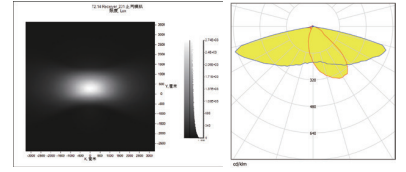

规格/TECHNICAL SPECIFICATIONS

型号/MODEL NUMBER:	I LENS796-R17371-TYPE2M-12H1-NH-S
透镜尺寸/LENS DIMENSIONS:	173.0*71.4*8.2MM
定位方式/FASTENING:	锁螺丝、定位柱/Screw or Pin
是否符合ROHS/ROHS COMPLIANT:	是/YES

说明/CHARACTERISTIC:

LED:CREE XPG3
 角度/FWHM:160°69°
 光效/Efficiency:94%
 峰值强度/Peakintensity:0.72CD/LM
 光学面数量/LED/each optic:12
 灯光颜色/Light colour:白色/White
 所需组件/Required components:

LED:LUXEON 5050 Round
 角度/FWHM:155°55°
 光效/Efficiency:94%
 峰值强度/Peakintensity:0.57CD/LM
 光学面数量/LED/each optic:12
 灯光颜色/Light colour:白色/White
 所需组件/Required components: