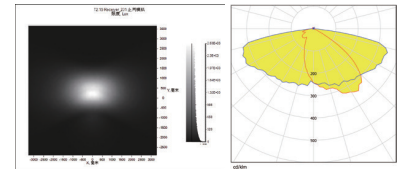

LED:CREE 5050
 角度/FWHM:151°58°
 光效/Efficiency:96%
 峰值强度/Peakintensity:0.52CD/LM
 光学面数量/LED/each optic:12
 灯光颜色/Light colour:白色/White
 所需组件/Required components:

LED:SAMSUNG LH351C
 角度/FWHM:150°67°
 光效/Efficiency:96%
 峰值强度/Peakintensity:0.64CD/LM
 光学面数量/LED/each optic:12
 灯光颜色/Light colour:白色/White
 所需组件/Required components:

LED:CREE XML2
 角度/FWHM:155°68°
 光效/Efficiency:96%
 峰值强度/Peakintensity:0.57CD/LM
 光学面数量/LED/each optic:12
 灯光颜色/Light colour:白色/White
 所需组件/Required components:

LED:SAMSUNG LH502C
 角度/FWHM:152°56°
 光效/Efficiency:96%
 峰值强度/Peakintensity:0.55CD/LM
 光学面数量/LED/each optic:12
 灯光颜色/Light colour:白色/White
 所需组件/Required components:

LED:LUXEON 5050 Square
 角度/FWHM:154°58°
 光效/Efficiency:96%
 峰值强度/Peakintensity:0.5CD/LM
 光学面数量/LED/each optic:12
 灯光颜色/Light colour:白色/White
 所需组件/Required components:

LED:OSRAM S8
 角度/FWHM:160°66°
 光效/Efficiency:96%
 峰值强度/Peakintensity:0.41CD/LM
 光学面数量/LED/each optic:12
 灯光颜色/Light colour:白色/White
 所需组件/Required components: