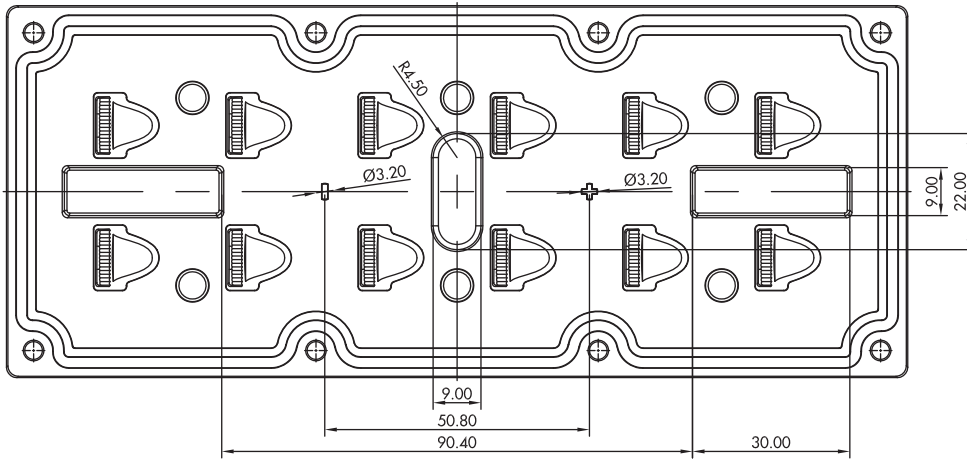

注意/NOTE:

1. 镜片表面应光滑无划痕、气泡、凹痕和黑点。

The surface of the lens should be smooth without scratches, bubbles, dents and black spots.

GENERAL TOLERANCES ISO2768-M (UNLESS STATED) 一般公差ISO 2768-M(除非另有说明)	MATERIAL 材质	PMMA or PC	DRAWING TITLE 绘图标题	ILENS796-R17371-TYPE2M-12H1-NH-S
LINEAR/线性	0~5±0.05		5~10±0.1	10~30±0.15
ANGULAR/角度	0°~10°±1°		10°~50°±0.5°	50°~120°±0.3°