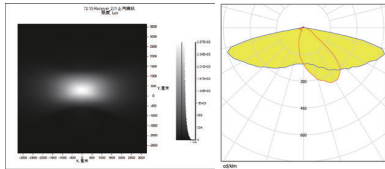

LED:CREE XPG3
 角度/FWHM:160°69°
 光效/Efficiency:94%
 峰值强度/Peakintensity:0.72CD/LM
 光学面数量/LED/each optic:12
 灯光颜色/Light colour:白色/White
 所需组件/Required components:

LED:LUXEON 5050 Round
 角度/FWHM:155°55°
 光效/Efficiency:94%
 峰值强度/Peakintensity:0.57CD/LM
 光学面数量/LED/each optic:12
 灯光颜色/Light colour:白色/White
 所需组件/Required components:

LED:CREE 5050
 角度/FWHM:155°55°
 光效/Efficiency:94%
 峰值强度/Peakintensity:0.6CD/LM
 光学面数量/LED/each optic:12
 灯光颜色/Light colour:白色/White
 所需组件/Required components:

LED:SAMSUNG LH351C
 角度/FWHM:152°60°
 光效/Efficiency:94%
 峰值强度/Peakintensity:0.78CD/LM
 光学面数量/LED/each optic:12
 灯光颜色/Light colour:白色/White
 所需组件/Required components:

LED:CREE XML2
 角度/FWHM:158°60°
 光效/Efficiency:94%
 峰值强度/Peakintensity:0.70CD/LM
 光学面数量/LED/each optic:12
 灯光颜色/Light colour:白色/White
 所需组件/Required components:

LED:SAMSUNG LH502C
 角度/FWHM:154°52°
 光效/Efficiency:94%
 峰值强度/Peakintensity:0.56CD/LM
 光学面数量/LED/each optic:12
 灯光颜色/Light colour:白色/White
 所需组件/Required components:

LED:LUXEON 5050 Square
 角度/FWHM:156°54°
 光效/Efficiency:94%
 峰值强度/Peakintensity:0.57CD/LM
 光学面数量/LED/each optic:12
 灯光颜色/Light colour:白色/White
 所需组件/Required components:

LED:OSRAM S8
 角度/FWHM:160°64°
 光效/Efficiency:94%
 峰值强度/Peakintensity:0.4CD/LM
 光学面数量/LED/each optic:12
 灯光颜色/Light colour:白色/White
 所需组件/Required components: