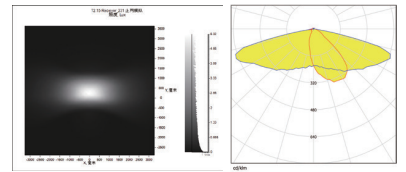

LED:CREE XPG3
 角度/FWHM:160°69°
 光效/Efficiency:94%
 峰值强度/Peakintensity:0.72CD/LM
 光学面数量/LED/each optic:12
 灯光颜色/Light colour:白色/White
 所需组件/Required components:

LED:LUXEON 5050 Round
 角度/FWHM:155°55°
 光效/Efficiency:94%
 峰值强度/Peakintensity:0.57CD/LM
 光学面数量/LED/each optic:12
 灯光颜色/Light colour:白色/White
 所需组件/Required components:

LED:CREE 5050
 角度/FWHM:155°55°
 光效/Efficiency:94%
 峰值强度/Peakintensity:0.6CD/LM
 光学面数量/LED/each optic:12
 灯光颜色/Light colour:白色/White
 所需组件/Required components:

LED:SAMSUNG LH351C
 角度/FWHM:152°60°
 光效/Efficiency:94%
 峰值强度/Peakintensity:0.78CD/LM
 光学面数量/LED/each optic:12
 灯光颜色/Light colour:白色/White
 所需组件/Required components:

LED:CREE XML2
 角度/FWHM:158°60°
 光效/Efficiency:94%
 峰值强度/Peakintensity:0.70CD/LM
 光学面数量/LED/each optic:12
 灯光颜色/Light colour:白色/White
 所需组件/Required components:

LED:SAMSUNG LH502C
 角度/FWHM:154°52°
 光效/Efficiency:94%
 峰值强度/Peakintensity:0.56CD/LM
 光学面数量/LED/each optic:12
 灯光颜色/Light colour:白色/White
 所需组件/Required components: