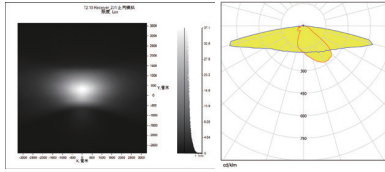

规格/TECHNICAL SPECIFICATIONS

型号/MODEL NUMBER:	I LENS796-R17371-TYPE2M-12H1-NH-S
透镜尺寸/LENS DIMENSIONS:	173.0*71.4*8.2MM
定位方式/FASTENING:	锁螺丝、定位柱/Screw or Pin
是否符合ROHS/ROHS COMPLIANT:	是/YES

说明/CHARACTERISTIC:

LED:CREE XPG3
 角度/FWHM:160°69°
 光效/Efficiency:94%
 峰值强度/Peakintensity:0.72CD/LM
 光学面数量/LED/each optic:12
 灯光颜色/Light colour:白色/White
 所需组件/Required components:

LED:LUXEON 5050 Round
 角度/FWHM:155°55°
 光效/Efficiency:94%
 峰值强度/Peakintensity:0.57CD/LM
 光学面数量/LED/each optic:12
 灯光颜色/Light colour:白色/White
 所需组件/Required components: