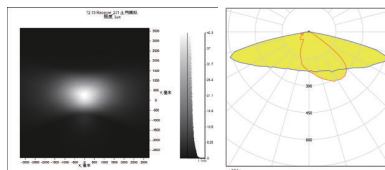

LED:CREE XML2
角度/FWHM:155°68°
光效/Efficiency:96%
峰值强度/Peakintensity:0.57CD/LM
光学面数量/LED/each optic:12
灯光颜色/Light colour:白色/White
所需组件/Required components: