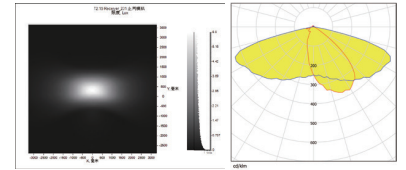

LED:LUXEON 5050 Square
 角度/FWHM:156°54°
 光效/Efficiency:94%
 峰值强度/Peakintensity:0.57CD/LM
 光学面数量/LED/each optic:12
 灯光颜色/Light colour:白色/White
 所需组件/Required components:

LED:OSRAM S8
 角度/FWHM:160°64°
 光效/Efficiency:94%
 峰值强度/Peakintensity:0.4CD/LM
 光学面数量/LED/each optic:12
 灯光颜色/Light colour:白色/White
 所需组件/Required components:

LED:CREE XPG3
 角度/FWHM:160°76°
 光效/Efficiency:96%
 峰值强度/Peakintensity:0.57CD/LM
 光学面数量/LED/each optic:12
 灯光颜色/Light colour:白色/White
 所需组件/Required components:

LED:LUXEON 5050 Round
 角度/FWHM:153°58°
 光效/Efficiency:96%
 峰值强度/Peakintensity:0.5CD/LM
 光学面数量/LED/each optic:12
 灯光颜色/Light colour:白色/White
 所需组件/Required components:

LED:CREE 5050
 角度/FWHM:151°58°
 光效/Efficiency:96%
 峰值强度/Peakintensity:0.52CD/LM
 光学面数量/LED/each optic:12
 灯光颜色/Light colour:白色/White
 所需组件/Required components:

LED:SAMSUNG LH351C
 角度/FWHM:150°67°
 光效/Efficiency:96%
 峰值强度/Peakintensity:0.64CD/LM
 光学面数量/LED/each optic:12
 灯光颜色/Light colour:白色/White
 所需组件/Required components:

LED:CREE XML2
 角度/FWHM:155°68°
 光效/Efficiency:96%
 峰值强度/Peakintensity:0.57CD/LM
 光学面数量/LED/each optic:12
 灯光颜色/Light colour:白色/White
 所需组件/Required components:

LED:SAMSUNG LH502C
 角度/FWHM:152°56°
 光效/Efficiency:96%
 峰值强度/Peakintensity:0.55CD/LM
 光学面数量/LED/each optic:12
 灯光颜色/Light colour:白色/White
 所需组件/Required components: