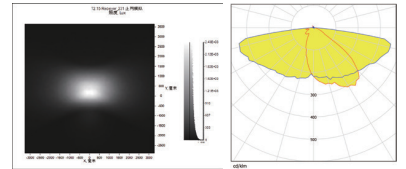

LED:CREE XPG3
 角度/FWHM:160°69°
 光效/Efficiency:94%
 峰值强度/Peakintensity:0.72CD/LM
 光学面数量/LED/each optic:12
 灯光颜色/Light colour:白色/White
 所需组件/Required components:

LED:LUXEON 5050 Round
 角度/FWHM:155°55°
 光效/Efficiency:94%
 峰值强度/Peakintensity:0.57CD/LM
 光学面数量/LED/each optic:12
 灯光颜色/Light colour:白色/White
 所需组件/Required components:

LED:CREE 5050
 角度/FWHM:155°55°
 光效/Efficiency:94%
 峰值强度/Peakintensity:0.6CD/LM
 光学面数量/LED/each optic:12
 灯光颜色/Light colour:白色/White
 所需组件/Required components:

LED:SAMSUNG LH351C
 角度/FWHM:152°60°
 光效/Efficiency:94%
 峰值强度/Peakintensity:0.78CD/LM
 光学面数量/LED/each optic:12
 灯光颜色/Light colour:白色/White
 所需组件/Required components:

LED:CREE XML2
 角度/FWHM:158°60°
 光效/Efficiency:94%
 峰值强度/Peakintensity:0.70CD/LM
 光学面数量/LED/each optic:12
 灯光颜色/Light colour:白色/White
 所需组件/Required components:

LED:SAMSUNG LH502C
 角度/FWHM:154°52°
 光效/Efficiency:94%
 峰值强度/Peakintensity:0.56CD/LM
 光学面数量/LED/each optic:12
 灯光颜色/Light colour:白色/White
 所需组件/Required components:

LED:LUXEON 5050 Square
 角度/FWHM:156°54°
 光效/Efficiency:94%
 峰值强度/Peakintensity:0.57CD/LM
 光学面数量/LED/each optic:12
 灯光颜色/Light colour:白色/White
 所需组件/Required components:

LED:OSRAM S8
 角度/FWHM:160°64°
 光效/Efficiency:94%
 峰值强度/Peakintensity:0.4CD/LM
 光学面数量/LED/each optic:12
 灯光颜色/Light colour:白色/White
 所需组件/Required components: