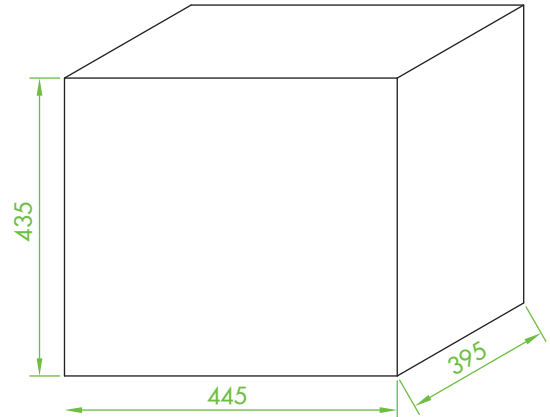

外盒/Cardboard box(M)

示意图/The schematic diagram :