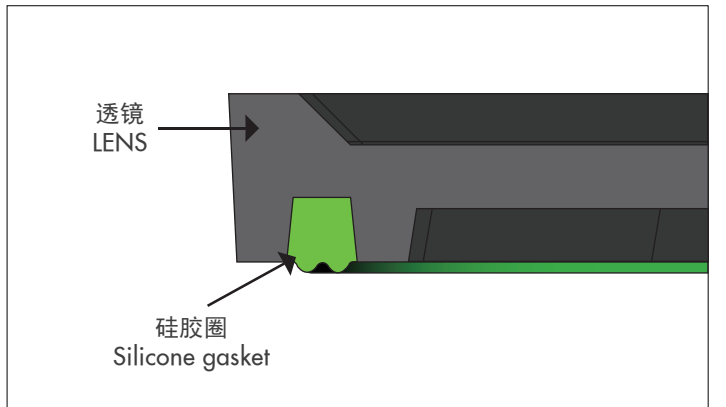

规格/TECHNICAL SPECIFICATIONS

型号/MODEL NUMBER:	I LENS796-R17371-TYPE2M-12H1-NH-S
透镜尺寸/LENS DIMENSIONS:	173.0*71.4*8.2MM
定位方式/FASTENING:	锁螺丝、定位柱/Screw or Pin
是否符合ROHS/ROHS COMPLIANT:	是/YES

说明/CHARACTERISTIC: