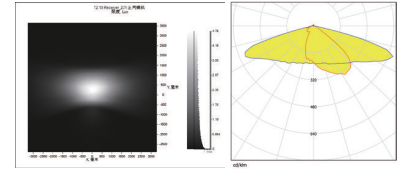

LED:LUXEON 5050 Square
 角度/FWHM:156°54°
 光效/Efficiency:94%
 峰值强度/Peakintensity:0.57CD/LM
 光学面数量/LED/each optic:12
 灯光颜色/Light colour:白色/White
 所需组件/Required components:

LED:OSRAM S8
 角度/FWHM:160°64°
 光效/Efficiency:94%
 峰值强度/Peakintensity:0.4CD/LM
 光学面数量/LED/each optic:12
 灯光颜色/Light colour:白色/White
 所需组件/Required components:

LED:CREE XPG3
 角度/FWHM:160°76°
 光效/Efficiency:96%
 峰值强度/Peakintensity:0.57CD/LM
 光学面数量/LED/each optic:12
 灯光颜色/Light colour:白色/White
 所需组件/Required components:

LED:LUXEON 5050 Round
 角度/FWHM:153°58°
 光效/Efficiency:96%
 峰值强度/Peakintensity:0.5CD/LM
 光学面数量/LED/each optic:12
 灯光颜色/Light colour:白色/White
 所需组件/Required components:

LED:CREE 5050
 角度/FWHM:151°58°
 光效/Efficiency:96%
 峰值强度/Peakintensity:0.52CD/LM
 光学面数量/LED/each optic:12
 灯光颜色/Light colour:白色/White
 所需组件/Required components:

LED:SAMSUNG LH351C
 角度/FWHM:150°67°
 光效/Efficiency:96%
 峰值强度/Peakintensity:0.64CD/LM
 光学面数量/LED/each optic:12
 灯光颜色/Light colour:白色/White
 所需组件/Required components: