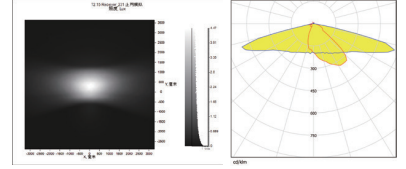

LED:CREE XPG3
 角度/FWHM:160°69°
 光效/Efficiency:94%
 峰值强度/Peakintensity:0.72CD/LM
 光学面数量/LED/each optic:12
 灯光颜色/Light colour:白色/White
 所需组件/Required components:

LED:LUXEON 5050 Round
 角度/FWHM:155°55°
 光效/Efficiency:94%
 峰值强度/Peakintensity:0.57CD/LM
 光学面数量/LED/each optic:12
 灯光颜色/Light colour:白色/White
 所需组件/Required components:

LED:CREE 5050
 角度/FWHM:155°55°
 光效/Efficiency:94%
 峰值强度/Peakintensity:0.6CD/LM
 光学面数量/LED/each optic:12
 灯光颜色/Light colour:白色/White
 所需组件/Required components:

LED:SAMSUNG LH351C
 角度/FWHM:152°60°
 光效/Efficiency:94%
 峰值强度/Peakintensity:0.78CD/LM
 光学面数量/LED/each optic:12
 灯光颜色/Light colour:白色/White
 所需组件/Required components: