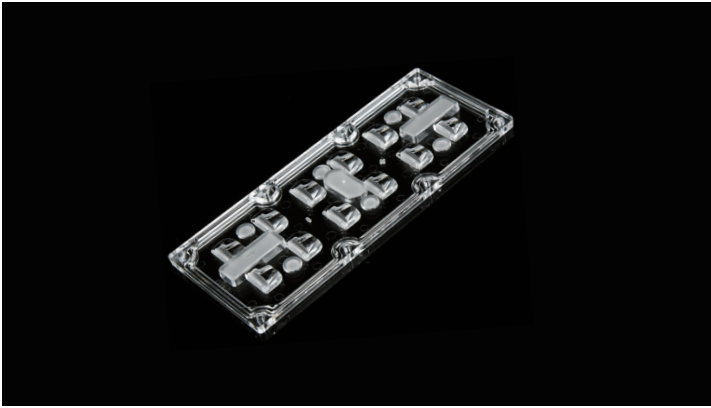

规格/TECHNICAL SPECIFICATIONS

型号/MODEL NUMBER:	I LENS796-R17371-TYPE2M-12H1-NH-S
透镜尺寸/LENS DIMENSIONS:	173.0*71.4*8.2MM
定位方式/FASTENING:	锁螺丝、定位柱/Screw or Pin
是否符合ROHS/ROHS COMPLIANT:	是/YES

说明/CHARACTERISTIC:

1. 透镜有多种不同的配光角度。
The lens have multiple types beam angles.
2. 一体化透镜配硅胶圈。
Silicone gasket available for waterproof.
3. 兼容多种灯珠。
Compatible with various lamp beads.
4. 适用于街灯和隧道灯。
Suitable for street lamp and tunnel lamp.
5. I LENS229升级, 光效更好, 光斑更漂亮, 兼容性更好。
I LENS229 upgrade, better light effect, more beautiful spot and better compatibility.

LED:CREE XPG3
 角度/FWHM:160°69°
 光效/Efficiency:94%
 峰值强度/Peakintensity:0.72CD/LM
 光学面数量/LED/each optic:12
 灯光颜色/Light colour:白色/White
 所需组件/Required components:

LED:LUXEON 5050 Round
 角度/FWHM:155°55°
 光效/Efficiency:94%
 峰值强度/Peakintensity:0.57CD/LM
 光学面数量/LED/each optic:12
 灯光颜色/Light colour:白色/White
 所需组件/Required components:

LED:CREE 5050
 角度/FWHM:155°55°
 光效/Efficiency:94%
 峰值强度/Peakintensity:0.6CD/LM
 光学面数量/LED/each optic:12
 灯光颜色/Light colour:白色/White
 所需组件/Required components:

LED:SAMSUNG LH351C
 角度/FWHM:152°60°
 光效/Efficiency:94%
 峰值强度/Peakintensity:0.78CD/LM
 光学面数量/LED/each optic:12
 灯光颜色/Light colour:白色/White
 所需组件/Required components: