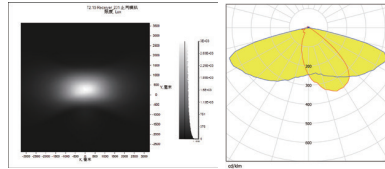

LED:CREE 5050
角度/FWHM:151°58°
光效/Efficiency:96%
峰值强度/Peakintensity:0.52CD/LM
光学面数量/LED/each optic:12
灯光颜色/Light colour:白色/White
所需组件/Required components: