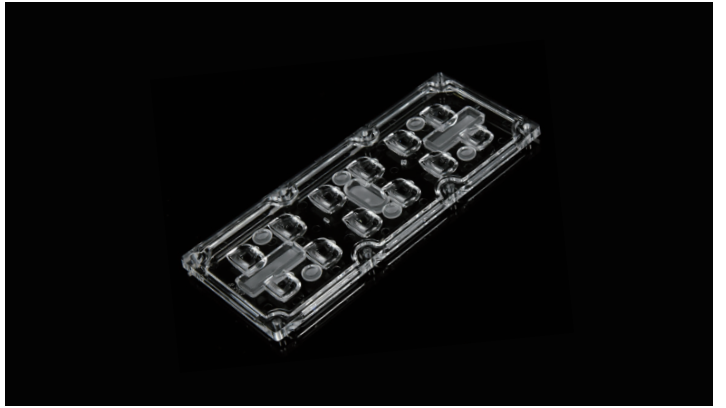

规格/TECHNICAL SPECIFICATIONS

型号/MODEL NUMBER:	I LENS796-R17371-TYPE2M-12H1-NH-S
透镜尺寸/LENS DIMENSIONS:	173.0*71.4*8.2MM
定位方式/FASTENING:	锁螺丝、定位柱/Screw or Pin
是否符合ROHS/ROHS COMPLIANT:	是/YES

说明/CHARACTERISTIC:

1. 透镜有多种不同的配光角度。
The lens have multiple types beam angles.
2. 一体化透镜配硅胶圈。
Silicone gasket available for waterproof.
3. 兼容多种灯珠。
Compatible with various lamp beads.
4. 适用于街灯和隧道灯。
Suitable for street lamp and tunnel lamp.
5. I LENS229升级, 光效更好, 光斑更漂亮, 兼容性更好。
I LENS229 upgrade, better light effect, more beautiful spot and better compatibility.

LED:CREE XPG3
 角度/FWHM:160°69°
 光效/Efficiency:94%
 峰值强度/Peakintensity:0.72CD/LM
 光学面数量/LED/each optic:12
 灯光颜色/Light colour:白色/White
 所需组件/Required components:

LED:LUXEON 5050 Round
 角度/FWHM:155°55°
 光效/Efficiency:94%
 峰值强度/Peakintensity:0.57CD/LM
 光学面数量/LED/each optic:12
 灯光颜色/Light colour:白色/White
 所需组件/Required components: