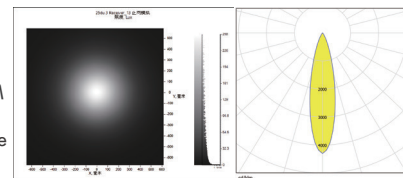

LED:LUXEON 3030 2D
角度/FWHM:24°
光效/Efficiency:96%
峰值强度/Peakintensity:4.3CD/LM
光学面数量/LED/each optic:12
灯光颜色/Light colour:白色/White
所需组件/Required components: