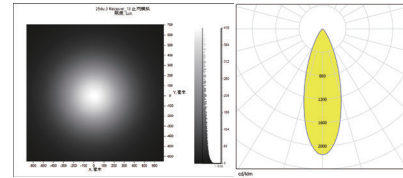

LED:CREE XPG2
 角度/FWHM:32°
 光效/Efficiency:91%
 峰值强度/Peakintensity:2.5CD/LM
 光学面数量/LED/each optic:12
 灯光颜色/Light colour:白色/White
 所需组件/Required components:

LED:CREE XML2
 角度/FWHM:33°
 光效/Efficiency:91%
 峰值强度/Peakintensity:2.3CD/LM
 光学面数量/LED/each optic:12
 灯光颜色/Light colour:白色/White
 所需组件/Required components:

LED:CREE XPL2
 角度/FWHM:35°
 光效/Efficiency:89%
 峰值强度/Peakintensity:2.0CD/LM
 光学面数量/LED/each optic:12
 灯光颜色/Light colour:白色/White
 所需组件/Required components:

LED:CREE XD16
 角度/FWHM:27.5°
 光效/Efficiency:91%
 峰值强度/Peakintensity:3.3CD/LM
 光学面数量/LED/each optic:12
 灯光颜色/Light colour:白色/White
 所需组件/Required components:

LED:LUXEON 3030 2D
 角度/FWHM:27°
 光效/Efficiency:91%
 峰值强度/Peakintensity:3.6CD/LM
 光学面数量/LED/each optic:12
 灯光颜色/Light colour:白色/White
 所需组件/Required components:

LED:LUXEON 5050
 角度/FWHM:33°
 光效/Efficiency:90%
 峰值强度/Peakintensity:2.3CD/LM
 光学面数量/LED/each optic:12
 灯光颜色/Light colour:白色/White
 所需组件/Required components: