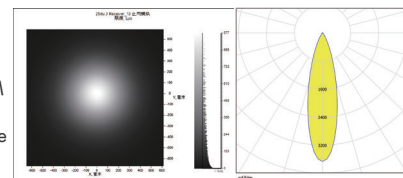

LED:SAMSUNG LH231B
角度/FWHM:26°
光效/Efficiency:96%
峰值强度/Peakintensity:3.7CD/LM
光学面数量/LED/each optic:12
灯光颜色/Light colour:白色/White
所需组件/Required components: