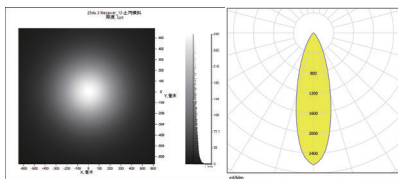

LED:CREE XPL2
 角度/FWHM:35°
 光效/Efficiency:89%
 峰值强度/Peakintensity:2.0CD/LM
 光学面数量/LED/each optic:12
 灯光颜色/Light colour:白色/White
 所需组件/Required components:

LED:CREE XD16
 角度/FWHM:27.5°
 光效/Efficiency:91%
 峰值强度/Peakintensity:3.3CD/LM
 光学面数量/LED/each optic:12
 灯光颜色/Light colour:白色/White
 所需组件/Required components:

LED:LUXEON 3030 2D
 角度/FWHM:27°
 光效/Efficiency:91%
 峰值强度/Peakintensity:3.6CD/LM
 光学面数量/LED/each optic:12
 灯光颜色/Light colour:白色/White
 所需组件/Required components:

LED:LUXEON 5050
 角度/FWHM:33°
 光效/Efficiency:90%
 峰值强度/Peakintensity:2.3CD/LM
 光学面数量/LED/each optic:12
 灯光颜色/Light colour:白色/White
 所需组件/Required components:

LED:SAMSUNG LH231B
 角度/FWHM:29°
 光效/Efficiency:91%
 峰值强度/Peakintensity:3.2CD/LM
 光学面数量/LED/each optic:12
 灯光颜色/Light colour:白色/White
 所需组件/Required components:

LED:SAMSUNG LH351B
 角度/FWHM:33°
 光效/Efficiency:91%
 峰值强度/Peakintensity:2.4CD/LM
 光学面数量/LED/each optic:12
 灯光颜色/Light colour:白色/White
 所需组件/Required components:

LED:CREE XPG2
 角度/FWHM:29°
 光效/Efficiency:96%
 峰值强度/Peakintensity:3.0CD/LM
 光学面数量/LED/each optic:12
 灯光颜色/Light colour:白色/White
 所需组件/Required components:

LED:CREE XML2
 角度/FWHM:30°
 光效/Efficiency:96%
 峰值强度/Peakintensity:2.7CD/LM
 光学面数量/LED/each optic:12
 灯光颜色/Light colour:白色/White
 所需组件/Required components: