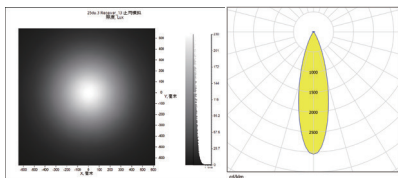

规格/TECHNICAL SPECIFICATIONS

型号/MODEL NUMBER:

I LENS796-R17371-25-12H1-NH-S

透镜尺寸/LENS DIMENSIONS:

173.0*71.4*10.1MM

定位方式/FASTENING:

锁螺丝、定位柱/Screw or Pin

是否符合ROHS/ROHS COMPLIANT:

LED:CREE XPG2
 角度/FWHM:32°
 光效/Efficiency:91%
 峰值强度/Peakintensity:2.5CD/LM
 光学面数量/LED/each optic:12
 灯光颜色/Light colour:白色/White
 所需组件/Required components:

LED:CREE XML2
 角度/FWHM:33°
 光效/Efficiency:91%
 峰值强度/Peakintensity:2.3CD/LM
 光学面数量/LED/each optic:12
 灯光颜色/Light colour:白色/White
 所需组件/Required components:

LED:CREE XPL2
 角度/FWHM:35°
 光效/Efficiency:89%
 峰值强度/Peakintensity:2.0CD/LM
 光学面数量/LED/each optic:12
 灯光颜色/Light colour:白色/White
 所需组件/Required components:

LED:CREE XD16
 角度/FWHM:27.5°
 光效/Efficiency:91%
 峰值强度/Peakintensity:3.3CD/LM
 光学面数量/LED/each optic:12
 灯光颜色/Light colour:白色/White
 所需组件/Required components: