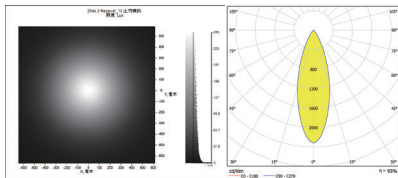

规格/TECHNICAL SPECIFICATIONS

型号/MODEL NUMBER:

I LENS796-R17371-25-12H1-NH-S

透镜尺寸/LENS DIMENSIONS:

173.0*71.4*10.1MM

定位方式/FASTENING:

锁螺丝、定位柱/Screw or Pin

是否符合ROHS/ROHS COMPLIANT:

LED:CREE XPG2
 角度/FWHM:32°
 光效/Efficiency:91%
 峰值强度/Peakintensity:2.5CD/LM
 光学面数量/LED/each optic:12
 灯光颜色/Light colour:白色/White
 所需组件/Required components:

LED:CREE XML2
 角度/FWHM:33°
 光效/Efficiency:91%
 峰值强度/Peakintensity:2.3CD/LM
 光学面数量/LED/each optic:12
 灯光颜色/Light colour:白色/White
 所需组件/Required components: