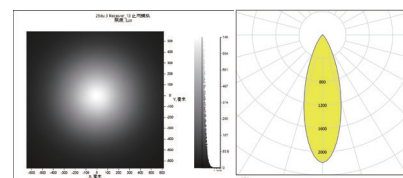

LED:CREE XPG2
 角度/FWHM:32°
 光效/Efficiency:91%
 峰值强度/Peakintensity:2.5CD/LM
 光学面数量/LED/each optic:12
 灯光颜色/Light colour:白色/White
 所需组件/Required components:

LED:CREE XML2
 角度/FWHM:33°
 光效/Efficiency:91%
 峰值强度/Peakintensity:2.3CD/LM
 光学面数量/LED/each optic:12
 灯光颜色/Light colour:白色/White
 所需组件/Required components:

LED:CREE XPL2
 角度/FWHM:35°
 光效/Efficiency:89%
 峰值强度/Peakintensity:2.0CD/LM
 光学面数量/LED/each optic:12
 灯光颜色/Light colour:白色/White
 所需组件/Required components:

LED:CREE XD16
 角度/FWHM:27.5°
 光效/Efficiency:91%
 峰值强度/Peakintensity:3.3CD/LM
 光学面数量/LED/each optic:12
 灯光颜色/Light colour:白色/White
 所需组件/Required components:

LED:LUXEON 3030 2D
 角度/FWHM:27°
 光效/Efficiency:91%
 峰值强度/Peakintensity:3.6CD/LM
 光学面数量/LED/each optic:12
 灯光颜色/Light colour:白色/White
 所需组件/Required components:

LED:LUXEON 5050
 角度/FWHM:33°
 光效/Efficiency:90%
 峰值强度/Peakintensity:2.3CD/LM
 光学面数量/LED/each optic:12
 灯光颜色/Light colour:白色/White
 所需组件/Required components:

LED:SAMSUNG LH231B
 角度/FWHM:29°
 光效/Efficiency:91%
 峰值强度/Peakintensity:3.2CD/LM
 光学面数量/LED/each optic:12
 灯光颜色/Light colour:白色/White
 所需组件/Required components:

LED:SAMSUNG LH351B
 角度/FWHM:33°
 光效/Efficiency:91%
 峰值强度/Peakintensity:2.4CD/LM
 光学面数量/LED/each optic:12
 灯光颜色/Light colour:白色/White
 所需组件/Required components: