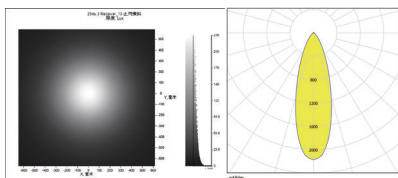

LED:CREE XPL2
角度/FWHM:32°
光效/Efficiency:95%
峰值强度/Peakintensity:2.3CD/LM
光学面数量/LED/each optic:12
灯光颜色/Light colour:白色/White
所需组件/Required components: