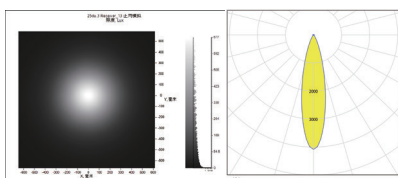

LED:LUXEON 3030 2D
 角度/FWHM:27°
 光效/Efficiency:91%
 峰值强度/Peakintensity:3.6CD/LM
 光学面数量/LED/each optic:12
 灯光颜色/Light colour:白色/White
 所需组件/Required components:

LED:LUXEON 5050
 角度/FWHM:33°
 光效/Efficiency:90%
 峰值强度/Peakintensity:2.3CD/LM
 光学面数量/LED/each optic:12
 灯光颜色/Light colour:白色/White
 所需组件/Required components:

LED:SAMSUNG LH231B
 角度/FWHM:29°
 光效/Efficiency:91%
 峰值强度/Peakintensity:3.2CD/LM
 光学面数量/LED/each optic:12
 灯光颜色/Light colour:白色/White
 所需组件/Required components:

LED:SAMSUNG LH351B
 角度/FWHM:33°
 光效/Efficiency:91%
 峰值强度/Peakintensity:2.4CD/LM
 光学面数量/LED/each optic:12
 灯光颜色/Light colour:白色/White
 所需组件/Required components:

LED:CREE XPG2
 角度/FWHM:29°
 光效/Efficiency:96%
 峰值强度/Peakintensity:3.0CD/LM
 光学面数量/LED/each optic:12
 灯光颜色/Light colour:白色/White
 所需组件/Required components:

LED:CREE XML2
 角度/FWHM:30°
 光效/Efficiency:96%
 峰值强度/Peakintensity:2.7CD/LM
 光学面数量/LED/each optic:12
 灯光颜色/Light colour:白色/White
 所需组件/Required components:

LED:CREE XPL2
 角度/FWHM:32°
 光效/Efficiency:95%
 峰值强度/Peakintensity:2.3CD/LM
 光学面数量/LED/each optic:12
 灯光颜色/Light colour:白色/White
 所需组件/Required components:

LED:CREE XD16
 角度/FWHM:24°
 光效/Efficiency:96%
 峰值强度/Peakintensity:4.1CD/LM
 光学面数量/LED/each optic:12
 灯光颜色/Light colour:白色/White
 所需组件/Required components: