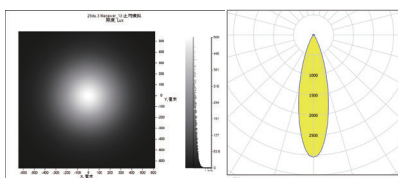

LED:CREE XPG2
 角度/FWHM:32°
 光效/Efficiency:91%
 峰值强度/Peakintensity:2.5CD/LM
 光学面数量/LED/each optic:12
 灯光颜色/Light colour:白色/White
 所需组件/Required components:

LED:CREE XML2
 角度/FWHM:33°
 光效/Efficiency:91%
 峰值强度/Peakintensity:2.3CD/LM
 光学面数量/LED/each optic:12
 灯光颜色/Light colour:白色/White
 所需组件/Required components:

LED:CREE XPL2
 角度/FWHM:35°
 光效/Efficiency:89%
 峰值强度/Peakintensity:2.0CD/LM
 光学面数量/LED/each optic:12
 灯光颜色/Light colour:白色/White
 所需组件/Required components:

LED:CREE XD16
 角度/FWHM:27.5°
 光效/Efficiency:91%
 峰值强度/Peakintensity:3.3CD/LM
 光学面数量/LED/each optic:12
 灯光颜色/Light colour:白色/White
 所需组件/Required components: