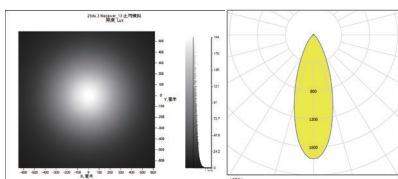

规格/TECHNICAL SPECIFICATIONS

型号/MODEL NUMBER:

I LENS796-R17371-25-12H1-NH-S

透镜尺寸/LENS DIMENSIONS:

173.0*71.4*10.1MM

定位方式/FASTENING:

锁螺丝、定位柱/Screw or Pin

是否符合ROHS/ROHS COMPLIANT:

LED:CREE XPG2
 角度/FWHM:32°
 光效/Efficiency:91%
 峰值强度/Peakintensity:2.5CD/LM
 光学面数量/LED/each optic:12
 灯光颜色/Light colour:白色/White
 所需组件/Required components:

LED:CREE XML2
 角度/FWHM:33°
 光效/Efficiency:91%
 峰值强度/Peakintensity:2.3CD/LM
 光学面数量/LED/each optic:12
 灯光颜色/Light colour:白色/White
 所需组件/Required components:

LED:CREE XPL2
 角度/FWHM:35°
 光效/Efficiency:89%
 峰值强度/Peakintensity:2.0CD/LM
 光学面数量/LED/each optic:12
 灯光颜色/Light colour:白色/White
 所需组件/Required components:

LED:CREE XD16
 角度/FWHM:27.5°
 光效/Efficiency:91%
 峰值强度/Peakintensity:3.3CD/LM
 光学面数量/LED/each optic:12
 灯光颜色/Light colour:白色/White
 所需组件/Required components: