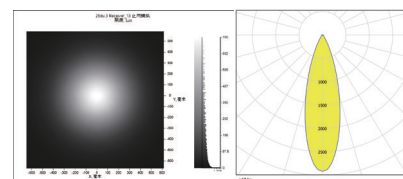

LED:SAMSUNG LH231B
角度/FWHM:29°
光效/Efficiency:91%
峰值强度/Peakintensity:3.2CD/LM
光学面数量/LED/each optic:12
灯光颜色/Light colour:白色/White
所需组件/Required components: