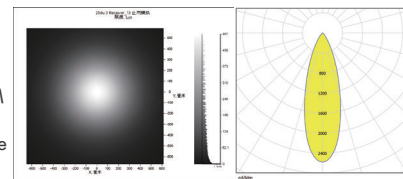

LED:CREE XPG2
 角度/FWHM:29°
 光效/Efficiency:96%
 峰值强度/Peakintensity:3.0CD/LM
 光学面数量/LED/each optic:12
 灯光颜色/Light colour:白色/White
 所需组件/Required components:

LED:CREE XML2
 角度/FWHM:30°
 光效/Efficiency:96%
 峰值强度/Peakintensity:2.7CD/LM
 光学面数量/LED/each optic:12
 灯光颜色/Light colour:白色/White
 所需组件/Required components:

LED:CREE XPL2
 角度/FWHM:32°
 光效/Efficiency:95%
 峰值强度/Peakintensity:2.3CD/LM
 光学面数量/LED/each optic:12
 灯光颜色/Light colour:白色/White
 所需组件/Required components:

LED:CREE XD16
 角度/FWHM:24°
 光效/Efficiency:96%
 峰值强度/Peakintensity:4.1CD/LM
 光学面数量/LED/each optic:12
 灯光颜色/Light colour:白色/White
 所需组件/Required components:

LED:LUXEON 3030 2D
 角度/FWHM:24°
 光效/Efficiency:96%
 峰值强度/Peakintensity:4.3CD/LM
 光学面数量/LED/each optic:12
 灯光颜色/Light colour:白色/White
 所需组件/Required components:

LED:LUXEON 5050
 角度/FWHM:31.5°
 光效/Efficiency:96%
 峰值强度/Peakintensity:3.5CD/LM
 光学面数量/LED/each optic:12
 灯光颜色/Light colour:白色/White
 所需组件/Required components: