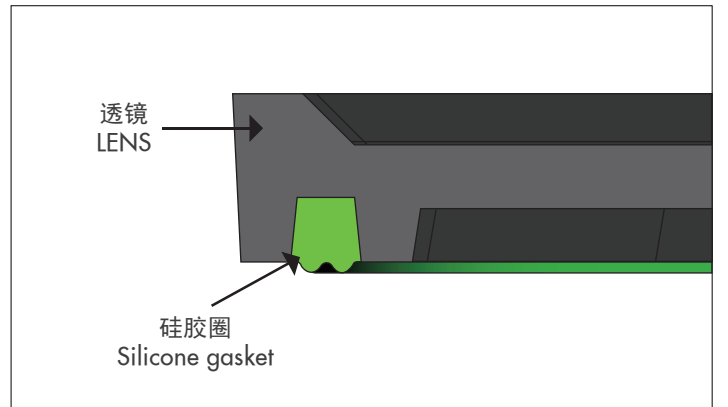

规格/TECHNICAL SPECIFICATIONS

型号/MODEL NUMBER:

I LENS796-R17371-25-12H1-NH-S

透镜尺寸/LENS DIMENSIONS:

173.0*71.4*10.1MM

定位方式/FASTENING:

锁螺丝、定位柱/Screw or Pin

是否符合ROHS/ROHS COMPLIANT:

是/YES

说明/CHARACTERISTIC:

1. 透镜有多种不同的配光角度。
  The lens have multiple types beam angles.
2. 一体化透镜配硅胶圈。
  Silicone gasket available for waterproof.
3. 兼容多种灯珠。
  Compatible with various lamp beads.
4. 适用于球场灯、投光灯。
  Suitable for Stadium light, flood light.
5. I LENS229升级, 光效更好, 光斑更漂亮, 兼容性更好。
  I LENS229 upgrade, better light effect, more beautiful spot and better compatibility.