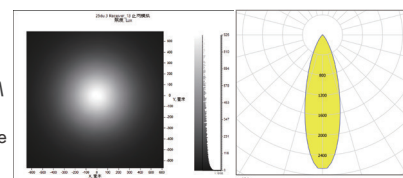

LED:CREE XPG2
 角度/FWHM:29°
 光效/Efficiency:96%
 峰值强度/Peakintensity:3.0CD/LM
 光学面数量/LED/each optic:12
 灯光颜色/Light colour:白色/White
 所需组件/Required components:

LED:CREE XML2
 角度/FWHM:30°
 光效/Efficiency:96%
 峰值强度/Peakintensity:2.7CD/LM
 光学面数量/LED/each optic:12
 灯光颜色/Light colour:白色/White
 所需组件/Required components:

LED:CREE XPL2
 角度/FWHM:32°
 光效/Efficiency:95%
 峰值强度/Peakintensity:2.3CD/LM
 光学面数量/LED/each optic:12
 灯光颜色/Light colour:白色/White
 所需组件/Required components:

LED:CREE XD16
 角度/FWHM:24°
 光效/Efficiency:96%
 峰值强度/Peakintensity:4.1CD/LM
 光学面数量/LED/each optic:12
 灯光颜色/Light colour:白色/White
 所需组件/Required components:

LED:LUXEON 3030 2D
 角度/FWHM:24°
 光效/Efficiency:96%
 峰值强度/Peakintensity:4.3CD/LM
 光学面数量/LED/each optic:12
 灯光颜色/Light colour:白色/White
 所需组件/Required components:

LED:LUXEON 5050
 角度/FWHM:31.5°
 光效/Efficiency:96%
 峰值强度/Peakintensity:3.5CD/LM
 光学面数量/LED/each optic:12
 灯光颜色/Light colour:白色/White
 所需组件/Required components:

LED:SAMSUNG LH231B
 角度/FWHM:26°
 光效/Efficiency:96%
 峰值强度/Peakintensity:3.7CD/LM
 光学面数量/LED/each optic:12
 灯光颜色/Light colour:白色/White
 所需组件/Required components:

LED:SAMSUNG LH351B
 角度/FWHM:30°
 光效/Efficiency:96%
 峰值强度/Peakintensity:2.7CD/LM
 光学面数量/LED/each optic:12
 灯光颜色/Light colour:白色/White
 所需组件/Required components: