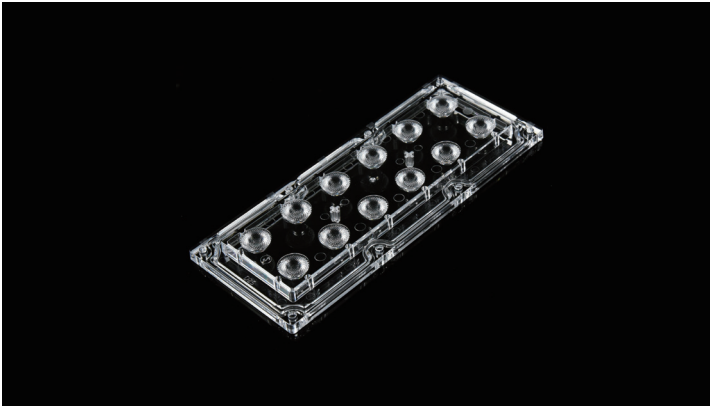

规格/TECHNICAL SPECIFICATIONS

型号/MODEL NUMBER:

I LENS796-R17371-25-12H1-NH-S

透镜尺寸/LENS DIMENSIONS:

173.0*71.4*10.1MM

定位方式/FASTENING:

锁螺丝、定位柱/Screw or Pin

是否符合ROHS/ROHS COMPLIANT:

是/YES

说明/CHARACTERISTIC:

1. 透镜有多种不同的配光角度。
The lens have multiple types beam angles.
2. 一体化透镜配硅胶圈。
Silicone gasket available for waterproof.
3. 兼容多种灯珠。
Compatible with various lamp beads.
4. 适用于球场灯、投光灯。
Suitable for Stadium light, flood light.
5. I LENS229升级, 光效更好, 光斑更漂亮, 兼容性更好。
I LENS229 upgrade, better light effect, more beautiful spot and better compatibility.

LED:CREE XPG2
 角度/FWHM:32°
 光效/Efficiency:91%
 峰值强度/Peakintensity:2.5CD/LM
 光学面数量/LED/each optic:12
 灯光颜色/Light colour:白色/White
 所需组件/Required components:

LED:CREE XML2
 角度/FWHM:33°
 光效/Efficiency:91%
 峰值强度/Peakintensity:2.3CD/LM
 光学面数量/LED/each optic:12
 灯光颜色/Light colour:白色/White
 所需组件/Required components: