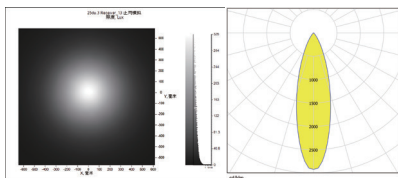

LED:CREE XPG2
角度/FWHM:29°
光效/Efficiency:96%
峰值强度/Peakintensity:3.0CD/LM
光学面数量/LED/each optic:12
灯光颜色/Light colour:白色/White
所需组件/Required components: