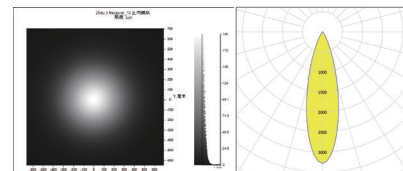

LED:LUXEON 3030 2D
角度/FWHM:27°
光效/Efficiency:91%
峰值强度/Peakintensity:3.6CD/LM
光学面数量/LED/each optic:12
灯光颜色/Light colour:白色/White
所需组件/Required components: