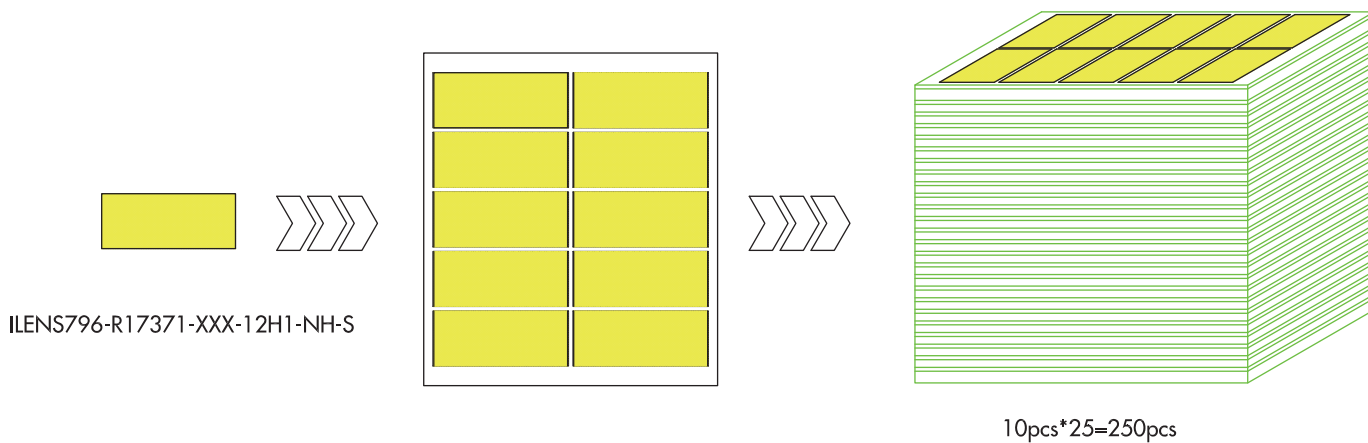

备注：防水硅胶圈是单独包装的
PS: The waterproof rubber ring is packaged separately.